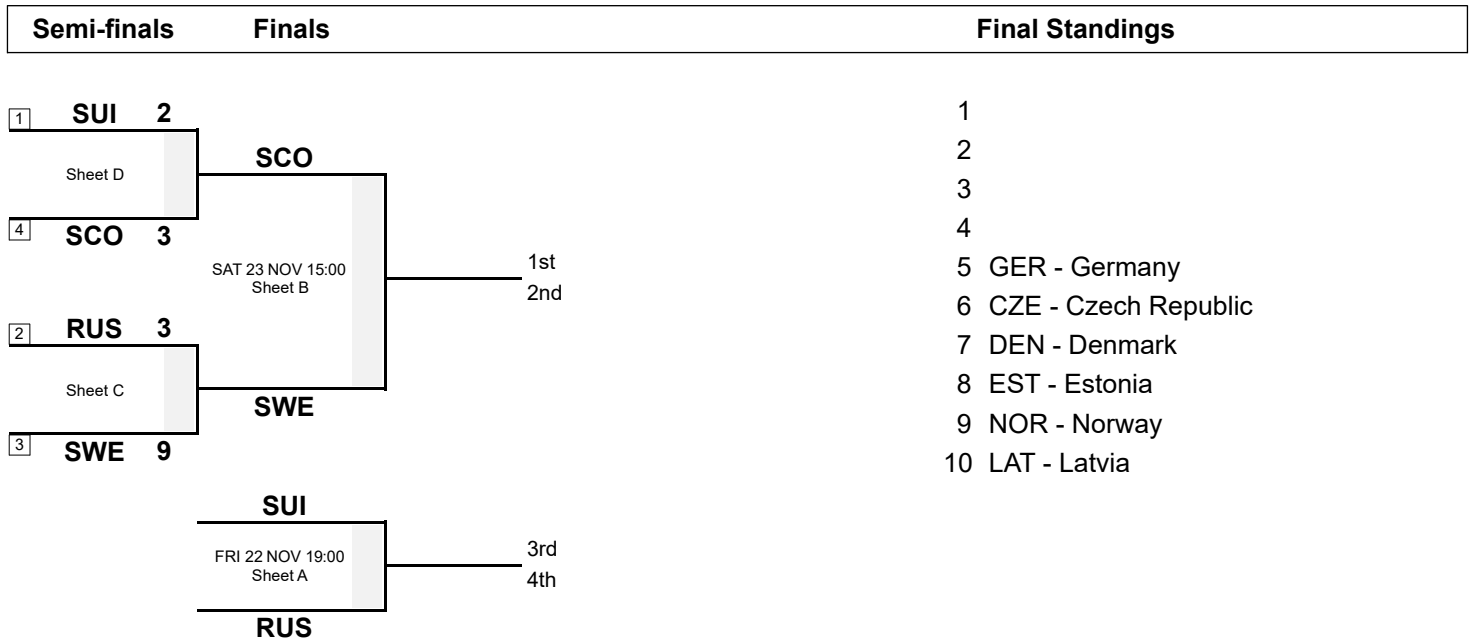

Session Results and Standings

Sheet	Game	Team	LSFE	1	2	3	4	5	6	7	8	9	10	Extra Ends	Total
C	10	SWE - Sweden		0	2	1	0	0	1	0	5	X	X		9
	10	RUS - Russia	*	1	0	0	1	0	0	1	0	X	X		3
D	10	SCO - Scotland		0	0	0	1	0	0	0	1	0	0	1	3
	10	SUI - Switzerland	*	0	1	0	0	0	0	0	0	0	1	0	2

Play-offs Bracket

Legend:
>B To B-Division LSFE(*) Last Stone First End X Unplayed/unfinished end due to concession